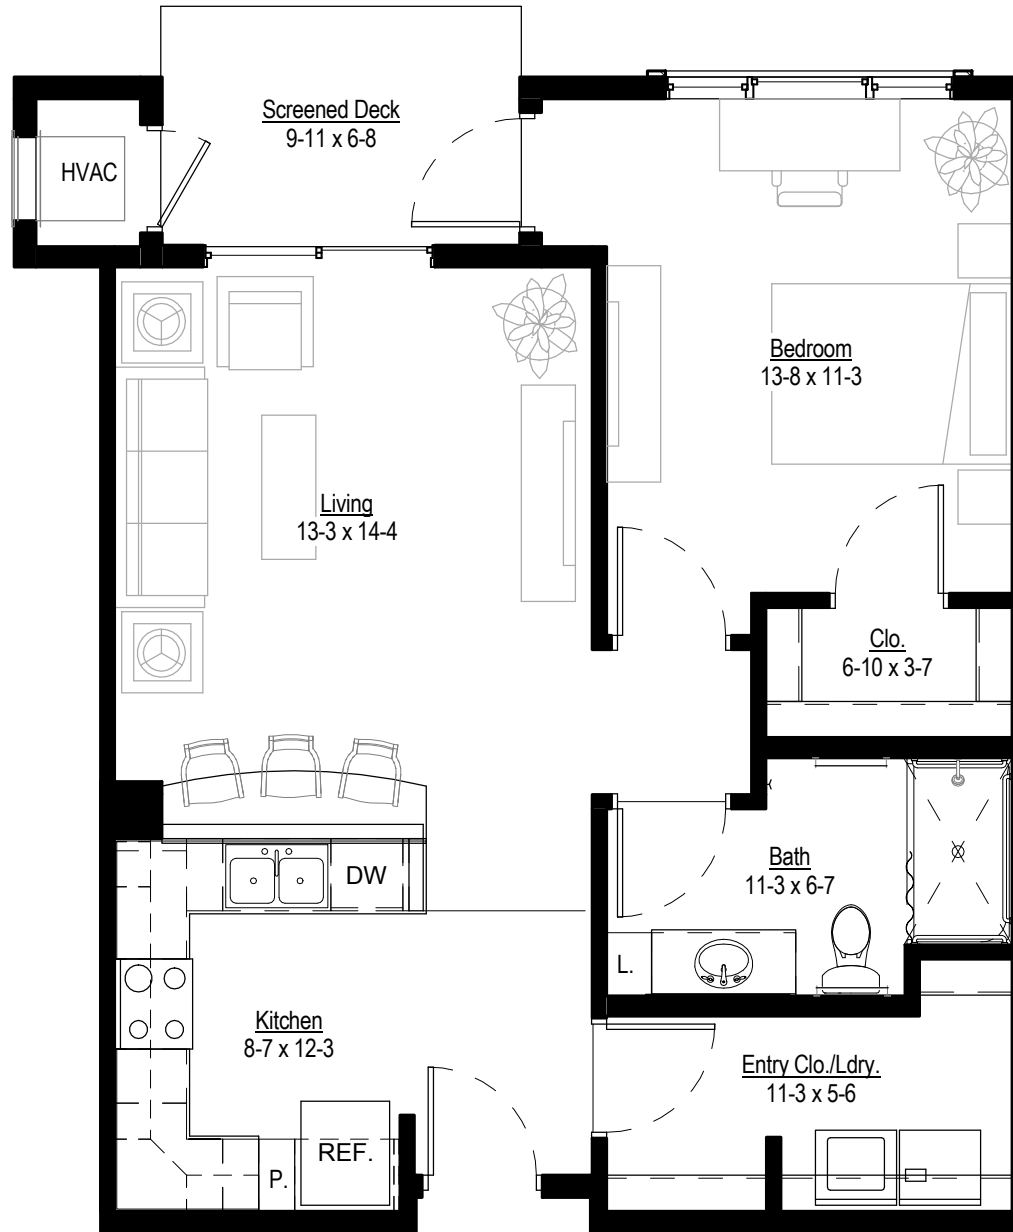

The Prairie
1 Bedroom, 1 Bath, 779 sq. ft.

14301 Stewart Lane
Minnetonka, MN 55345
952-452-8875
CLM@zvagoatglenlake.com

Floors 1 - 4